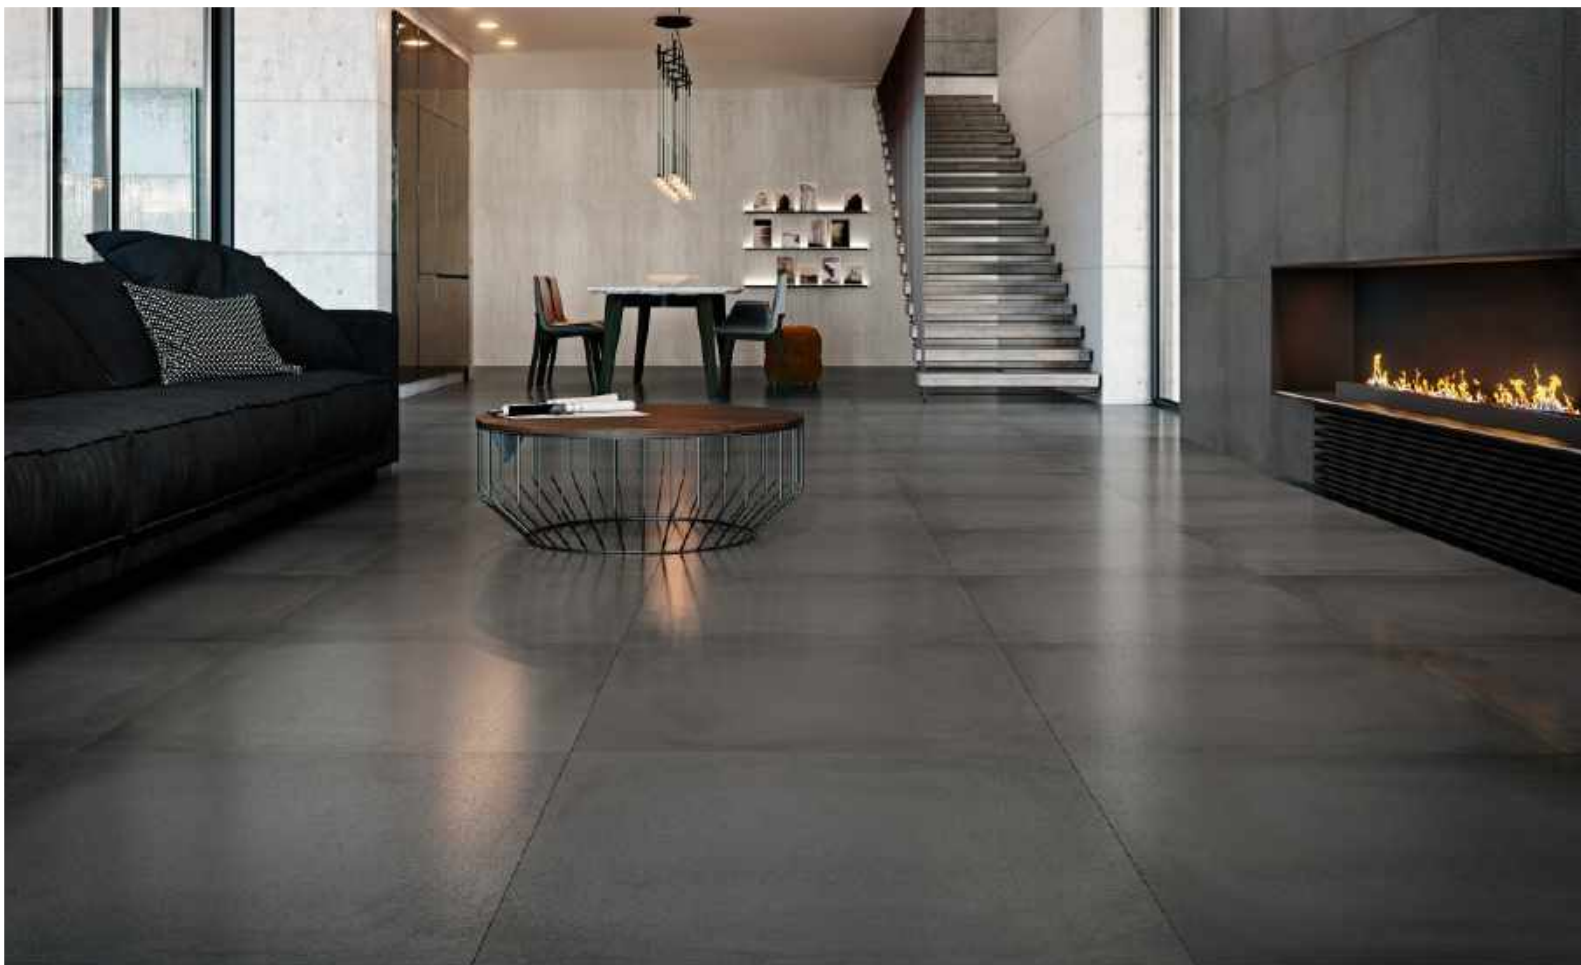

Large Format Square Range

Tilemax offers a large format square range on indent basis. These are usually between 700mm square and 900mm Square.

A 700mm-900mm Square is a more speciality size and often used for larger installation areas. We offer this on special order so we can ensure the complete order is all one batch.

We also have priced at a very competitive rate considering the large format size. The prices offered are on the basis of special order and immediate delivery on arrival.

Time from order to delivery is 8-12 weeks. Please talk to the Tilemax team to arrange your order.