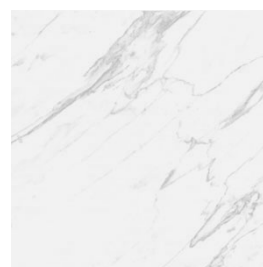

Marble Range

Carrara Stone Plus
Polished 900x900mm
Satin 900x900mm